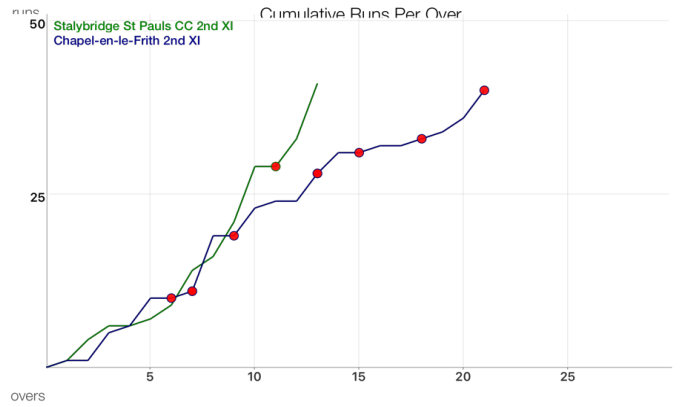

Stalybridge St Pauls CC 2nd XI INNINGS

O	RUNS	WKT	BOWLER	BALL BY BALL
1	1	0	Callum Beal 1
2	4	0	Dean Wagstaffe	. 2 . . . 1
3	6	0	Callum Beal	. 1wd . . 1 . .
4	6	0	Dean Wagstaffe
5	7	0	Callum Beal 1wd .
6	9	0	Dean Wagstaffe	. . 1 . . 1
7	14	0	Callum Beal	. . . 1 4 .
8	16	0	Dean Wagstaffe	. . 1 . . 1
9	21	0	Callum Beal 1 4
10	29	0	Dean Wagstaffe	1 2 . 4 . 1
11	29	1	Callum Beal	W
12	33	1	Dean Wagstaffe	. 4
13	41	1	Callum Beal	4 . . 2 . 2

Stalybridge St Pauls CC 2nd XI vs Chapel-en-le-Frith 2nd XI

Manhattan

WORM

Stalybridge St Pauls CC 2nd XI vs Chapel-en-le-Frith 2nd XI

Batsmans Stats.

BATSMAN	TEAM	R	B	MIN	4s	6s	SR	SS	N/O	50s	100s
1 Alex Wilde	Stalybridge St Pauls CC 2nd	17	42	41	2		40.5	23.8%	1		
2 Rick Parry	Stalybridge St Pauls CC 2nd	14	25	24	2		56.0	28.0%			
3 Toby Emmett	Chapel-en-le-Frith 2nd XI	12	22	21	3		54.5	13.6%			
4 James Beswick	Stalybridge St Pauls CC 2nd	8	11	8	1		72.7	27.3%	1		
5 Mark Wagstaffe	Chapel-en-le-Frith 2nd XI	8	14	19	2		57.1	14.3%			
6 Charlie Longdon	Chapel-en-le-Frith 2nd XI	5	12	18			41.7	25.0%			
7 Callum Beal	Chapel-en-le-Frith 2nd XI	4	7	7	1		57.1	14.3%			
8 Josh Lomas	Chapel-en-le-Frith 2nd XI	2	23	22			8.7	8.7%	1		
9 Tod Candlin	Chapel-en-le-Frith 2nd XI	1	14	15			7.1	7.1%			
10 Harry Beal	Chapel-en-le-Frith 2nd XI	1	14	21			7.1	7.1%			
11 Dean Wagstaffe	Chapel-en-le-Frith 2nd XI	0	1				0.0				
12 Anthony Hunter (Chapel)	Chapel-en-le-Frith 2nd XI	0	1				0.0				
13 Jack Gyte	Chapel-en-le-Frith 2nd XI	0	4	1			0.0				
14 Toby Phipps	Chapel-en-le-Frith 2nd XI	0	12	14			0.0				