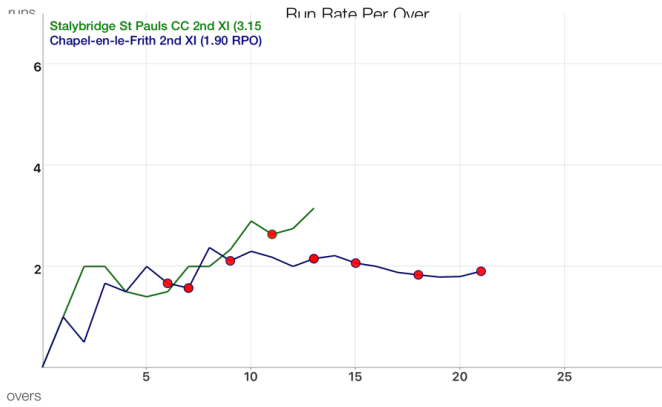

Stalybridge St Pauls CC 2nd XI INNINGS

O	RUNS	WKT	BOWLER	BALL BY BALL
1	1	0	Callum Beal 1
2	4	0	Dean Wagstaffe	. 2 . . . 1
3	6	0	Callum Beal	. 1wd . . 1 . .
4	6	0	Dean Wagstaffe
5	7	0	Callum Beal 1wd .
6	9	0	Dean Wagstaffe	. . 1 . . 1
7	14	0	Callum Beal	. . . 1 4 .
8	16	0	Dean Wagstaffe	. . 1 . . 1
9	21	0	Callum Beal 1 4
10	29	0	Dean Wagstaffe	1 2 . 4 . 1
11	29	1	Callum Beal	W
12	33	1	Dean Wagstaffe	. 4
13	41	1	Callum Beal	4 . . 2 . 2

Stalybridge St Pauls CC 2nd XI vs Chapel-en-le-Frith 2nd XI

Manhattan

WORM

Stalybridge St Pauls CC 2nd XI vs Chapel-en-le-Frith 2nd XI

Batsmans Stats.

BATSMAN	TEAM	R	B	MIN	4s	6s	SR	SS	N/O	50s	100s
1 Alex Wilde	Stalybridge St Pauls CC 2nd	17	42	41	2		40.5	23.8%	1		
2 Rick Parry	Stalybridge St Pauls CC 2nd	14	25	24	2		56.0	28.0%			
3 Toby Emmett	Chapel-en-le-Frith 2nd XI	12	22	21	3		54.5	13.6%			
4 James Beswick	Stalybridge St Pauls CC 2nd	8	11	8	1		72.7	27.3%	1		
5 Mark Wagstaffe	Chapel-en-le-Frith 2nd XI	8	14	19	2		57.1	14.3%			
6 Charlie Longdon	Chapel-en-le-Frith 2nd XI	5	12	18			41.7	25.0%			
7 Callum Beal	Chapel-en-le-Frith 2nd XI	4	7	7	1		57.1	14.3%			
8 Josh Lomas	Chapel-en-le-Frith 2nd XI	2	23	22			8.7	8.7%	1		
9 Tod Candlin	Chapel-en-le-Frith 2nd XI	1	14	15			7.1	7.1%			
10 Harry Beal	Chapel-en-le-Frith 2nd XI	1	14	21			7.1	7.1%			
11 Dean Wagstaffe	Chapel-en-le-Frith 2nd XI	0	1				0.0				
12 Anthony Hunter (Chapel)	Chapel-en-le-Frith 2nd XI	0	1				0.0				
13 Jack Gyte	Chapel-en-le-Frith 2nd XI	0	4	1			0.0				
14 Toby Phipps	Chapel-en-le-Frith 2nd XI	0	12	14			0.0				