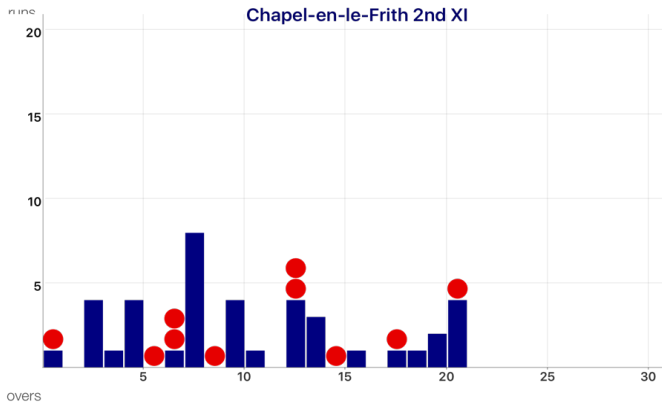

Stalybridge St Pauls CC 2nd XI vs Chapel-en-le-Frith 2nd XI

Manhattan