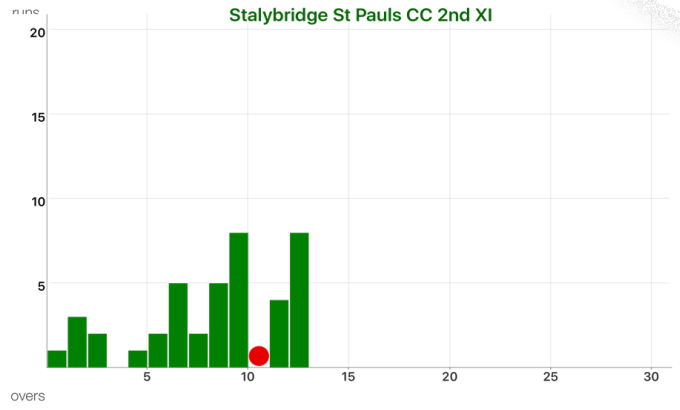

Stalybridge St Pauls CC 2nd XI vs Chapel-en-le-Frith 2nd XI

Manhattan